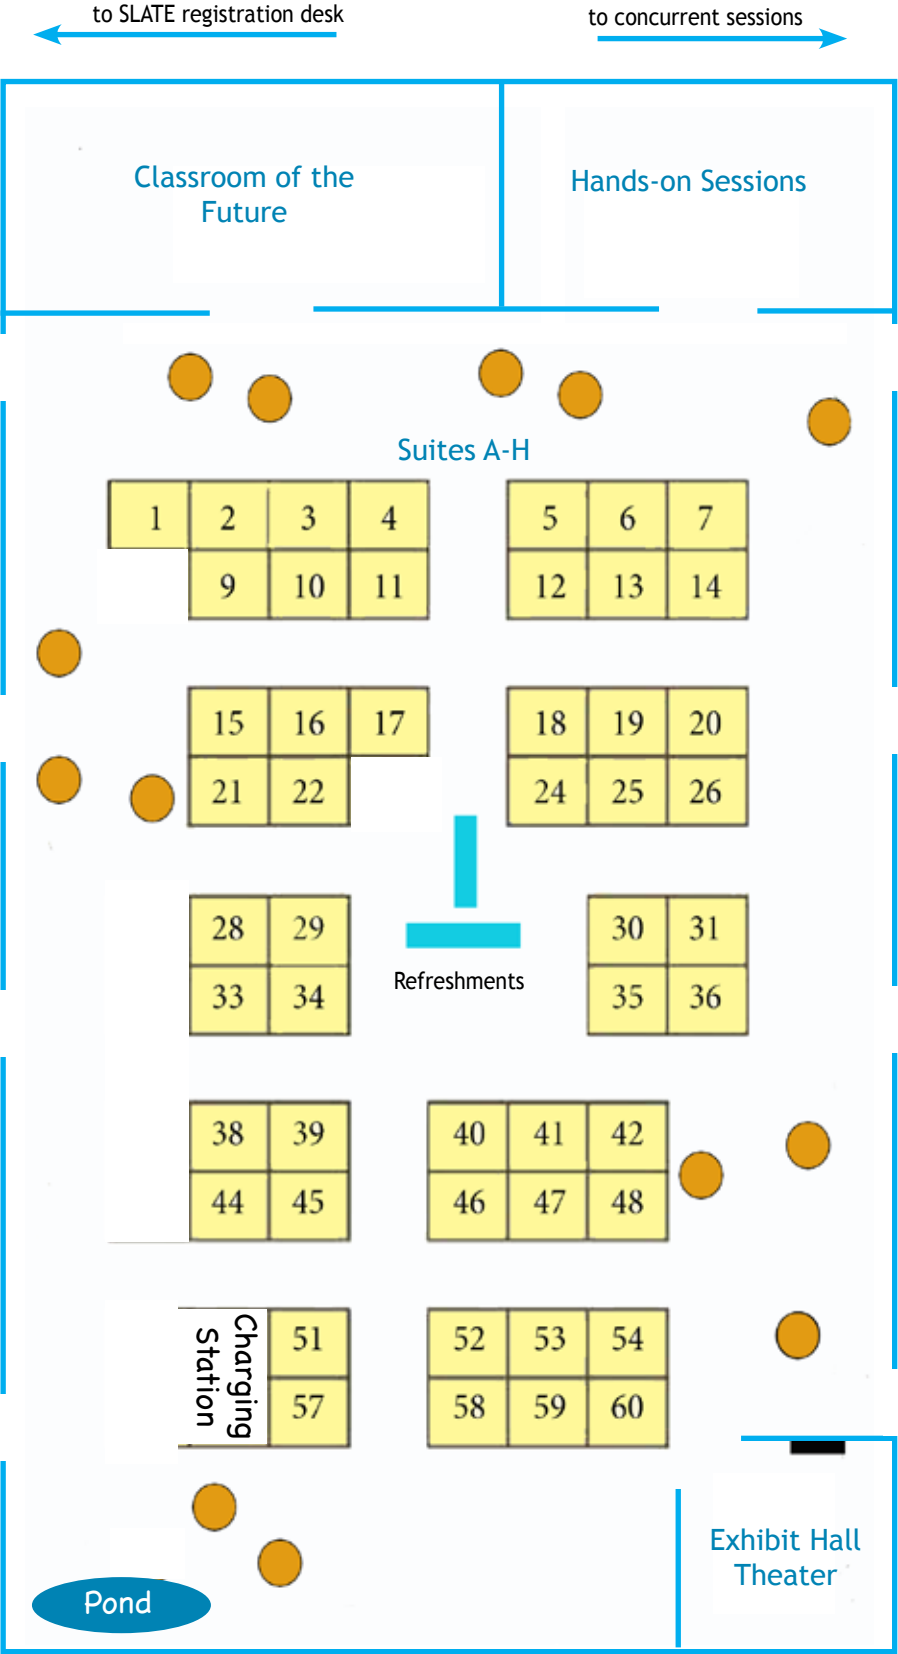

Exhibit Hall

Find an Exhibitor

Exhibitor..... Booth #

BG Innovations	16
ByteSpeed.....	28,29
Camera Corner/Connecting Point	9,10
Cardinal Stritch University	14
CESA 6	22
CESA Purchasing.....	26
Cisco	31
CompassLearning.....	39
Curriculum Associates	12
Dascom Systems Group, LLC	58,59,60
Discovery Education	1
DYMO Mimio.....	47
eClass4learning.....	48
Educational Communications Board (ECB)	6
Enterprise Systems Group	4
Espresso Education	51
HEARTLAND BUSINESS SYSTEMS	54
HMH Specialized Curriculum - Great Source, Rigby, Steck-Vaughn	35
Houghton Mifflin Harcourt/Holt McDougal	17
InfoCor.....	19,20
Lifeline Audio Video Technologies	25
Lightspeed Technologies	36
Liveyearbook, Inc.	42
Logical Choice Technologies.....	21
Mackin Educational Resources	45
Marian University	11
MN Computers for Schools.....	53
Networking Poll	41
Oasys LLC.....	34
One Prospect Technologies	57
Quality Educator Interactive	40
Renaissance Learning.....	18
Saris Cycling Group	38
Skyward Inc.	2
Spectrum Furniture.....	15
Study Island.....	3
Teachscape.....	13
Texthelp Systems, Inc.	52
Tierney Brothers, Inc.	30
Unitrends.....	33
Viterbo University.....	5
WEA Academy.....	24
Wireless Generation	44
Wisconsin eSchool Network Inc.	46
Wisconsin Lutheran College	7